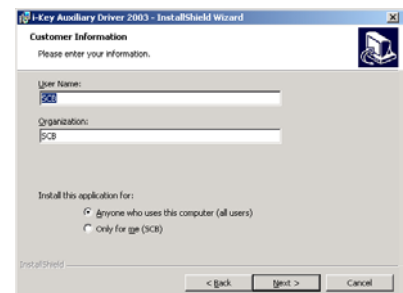

Install the “iKey Auxiliary Driver 2003”

Please use the administrator role (of your personal computer) to install the program

- Go to the location storing the downloaded “ikey2003_Setup.exe” file
- Double click the “ikey2003_Setup.exe” file

Installation program starts ...

- Click [Next]

- Read the Agreement
- Check “I accept the terms in the license agreement” option
- Click [Next]

- Click [Next]

Installation of i-Key auxiliary driver 2003

<p>Installation in progress</p>	
<p>The installation is completed</p> <ul style="list-style-type: none"> - Click [Finish] 	

Logon with iKey2032

<ul style="list-style-type: none"> - Click [Using e-Cert] - Enter your User ID and Password - Click [e-Cert Logon] - Insert your iKey2032 into PC USB port 	
<ul style="list-style-type: none"> - Click [Load] - Enter your "iKey Password" - Click [OK] - Select your Digital Certificate (if required) - Click [OK] to logon 	
<p>Depend on you applied type of services, please continue to enjoy below-mentioned services through the INB System:</p> <ul style="list-style-type: none"> - SCB Account - Fund Transfer - Local Bank Fund Transfer - Mainland and Oversea Fund Transfer - Bill Payment - Enquire Account Balance - Other services such as Credit Card Services, Investment Services, Insurance Services etc 	