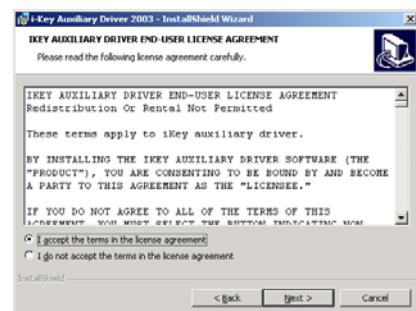

- Read the Agreement
- Check “I accept the terms in the license agreement” option
- Click [Next]