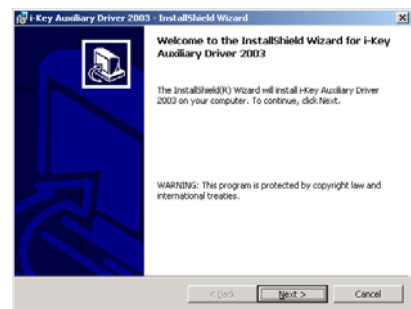

- Click [Next]