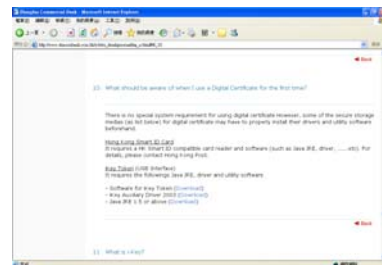

- From “iKey Auxiliary Driver 2003 ([Download](#))” hyperlink
- Click [[Download](#)]
- Save the file in your PC desktop

Please remember the location storing the downloaded File