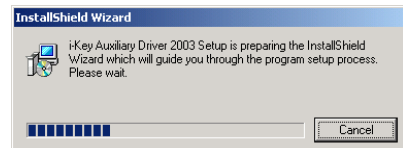

Installation program starts ...